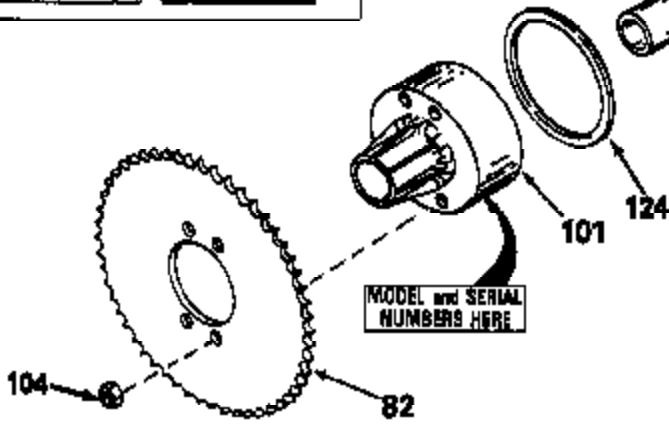

JOIST

SICHER IST DAS:
DAS ORIGINAL

47	48
47A	48A
47B	48B
47C	48C
47D	48D
47E	48E
47H	48H
47L	48L

47M	48M
47P	48P
47R	48R
47V	48V
47W	48W
47X	48X

Ref #	Part Number	Qty	Description
13	778067		Gear, Bevel (16 teeth)
14	778068		Gear, Pinion (16 teeth)
17	786040		Pin, Drive
26	792018		Ring, Retaining
31	780001		Washer (3/4" ID x 1-1/2" OD x 1/16" t hick)
31A	780096		Washer, Thrust
47D	774243		Axle (8-1/2" long)
48D	774244		Axle (21-33/64" long)
82	786043		Sprocket. No Teeth 54. O.D. 8.823
82	786051		Sprocket. No Teeth 60. O.D. 9.841
82	786070		Sprocket. No Teeth 48. O.D. 7.920
82	786041A		Sprocket. No Teeth 45. O.D. 7.389
82	786042		Sprocket. No Teeth 40. O.D. 6.650
90	788067B	100-143A Peerless	Grease (32 oz. bottle Bentonite greas e)
101	774344		Differential Carrier Hsg (Incl. 137)
102	774345		Differential Carrier Hsg (Incl. 139)
103	792041		Screw, 5/16-18 x 3-3/4"
104A	792061		Washer, Flat, 5/16"
104	792042		Nut, Lock, 5/16-18 (Use as required)
137	780077		Bushing (3/4" ID x 1-1/16" OD x 2-1/1 6" long)
139	780077		Bushing (3/4 ID x 1-1/16" OD x 2-1/16 " long)