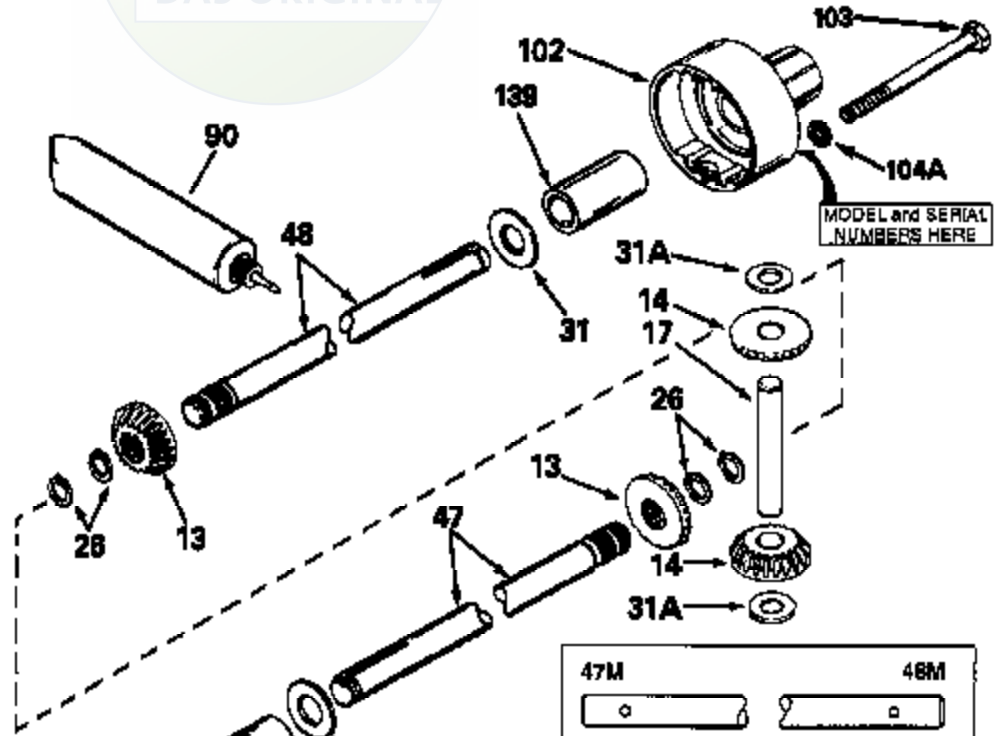

JOIST

SICHER IST DAS:
DAS ORIGINAL

47	48
47A	48A
47B	48B
47C	48C
47D	48D
47E	48E
47H	48H
47L	48L

47M	48M
47P	48P
47R	48R
47V	48V
47W	48W
47X	48X

Ref #	Part Number	Qty	Description
13	778067		Gear, Bevel (16 teeth)
14	778068		Gear, Pinion (16 teeth)
17	786040		Pin, Drive
26	792018		Ring, Retaining
31	780001		Washer (3/4" ID x 1-1/2" OD x 1/16" t hick)
31A	780096		Washer, Thrust
47D	774243		Axle (8-1/2" long)
48D	774244		Axle (21-33/64" long)
82	786043		Sprocket. No Teeth 54. O.D. 8.823
82	786051		Sprocket. No Teeth 60. O.D. 9.841
82	786070		Sprocket. No Teeth 48. O.D. 7.920
82	786041A		Sprocket. No Teeth 45. O.D. 7.389
82	786042		Sprocket. No Teeth 40. O.D. 6.650
90	788067B	100-143A Peerless	Grease (32 oz. bottle Bentonite greas e)
101	774344		Differential Carrier Hsg (Incl. 137)
102	774345		Differential Carrier Hsg (Incl. 139)
103	792041		Screw, 5/16-18 x 3-3/4"
104A	792061		Washer, Flat, 5/16"
104	792042		Nut, Lock, 5/16-18 (Use as required)
137	780077		Bushing (3/4" ID x 1-1/16" OD x 2-1/1 6" long)
139	780077		Bushing (3/4 ID x 1-1/16" OD x 2-1/16 " long)